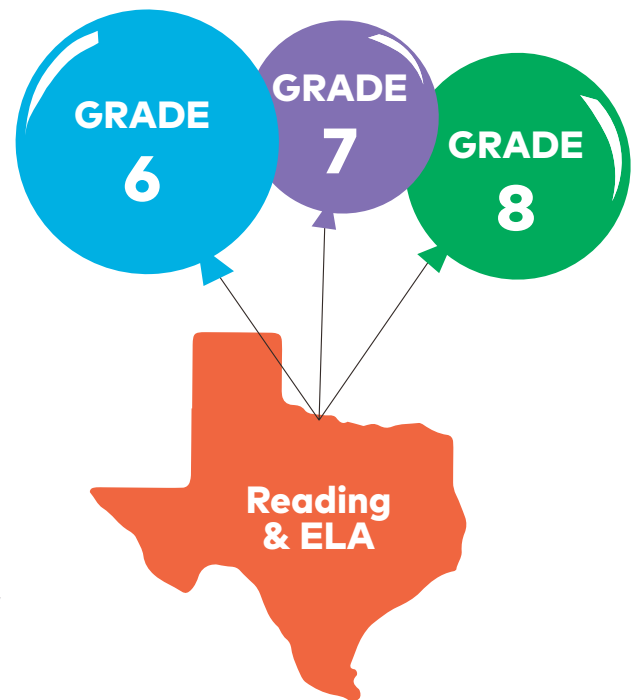

Pathblazer®
by Compass Learning®

Compass Learning® Welcomes You to the Texas Student Success Initiative!

Pathblazer® by Compass Learning is proud to partner with your district for middle school reading/ELA acceleration.

Welcome! Your school district has enrolled in the Texas Student Success Initiative, a fully state-funded program that offers online instructional support for students throughout Texas.

For reading and English language arts students in grades 6–8, your district has chosen **Pathblazer, by Compass Learning**, as its online instructional partner.

Pathblazer is made for students who are working below grade level or who might just be having problems with a few key ideas. Pathblazer uses built-in tools to find each student's learning level. Then the program presents fun, attention-grabbing lessons using animation, video, and a kid-friendly voice to help students catch up and even move ahead.

Pathblazer is available 24/7 on any device with an Internet connection. Expect more information from your school and teacher soon, including instructions on how and when to use the program.

Once again, welcome! We can't wait to get started!

Compass Learning®
www.compasslearning.com

**TEXAS
SUCCESS**
TEXAS EDUCATION AGENCY